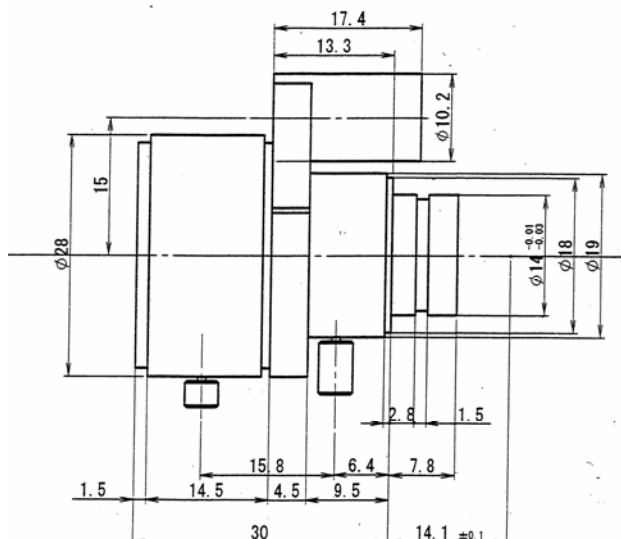

TVB3516DCIR f = 3.5 - 8mm F 1.6 INFRARED

SPECIFICATION

MODEL NUMBER	TVB3516DCIR
FORMAT	1/3" & 1/4"
FOCAL LENGTH	3.5 - 8mm
MAX. APERTURE	F1.6
APERTURE RATIO	1.6 - 360
M.O.D	0.2m
BACK FOCUS	7.03mm
FLANGE BACK	
MOUNT	M13 P=1.0
DIMENSION	ø34.1x 37.8mm
WEIGHT	39.0g
TEMPERATURE RANGE	-10°C ~ 50°C

ANGLE OF VIEW	1/3"	
Position	WIDE	TELE
Horizontal	78.9	35.4
Vertical	58.3	26.5
ANGLE OF VIEW	1/4"	
Position	WIDE	TELE
Horizontal	67.1	26.3
Vertical	52.3	19.9

OPERATION

FOCUS	Manual
IRIS	DC Iris
ZOOM	Manual

PIN	LEAD LINE	N.o.	COLOR
3	YELLOW		
4	ORANGE		
2	RED		
1	BROWN		